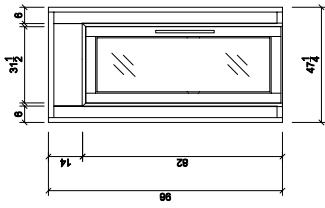

Elevation 1