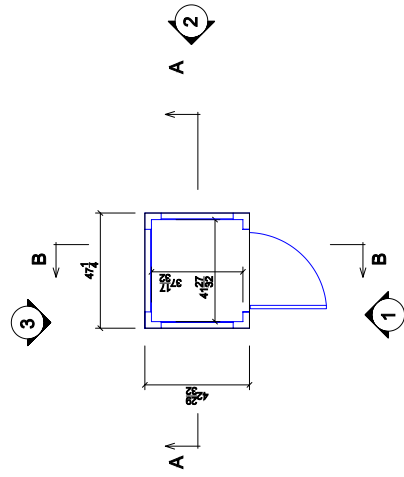

4X4 PRIVACY BOOTH

Features and Specifications

Exterior dimensions W x D x H: 47.25" x 42.9" x 96"

Interior dimensions W x D x H: 41.9" x 37.5" x 90.5"

27" x 12" x 1" thick work surface at 42" height.

Motion sensor activates LED pot lights and fan.

Power: Two outlet, 2.0A USB, 110V, 15A, 60Hz.

Double layer MLV and Enermax sound insulation sandwich with flush mount PET acoustic interior panels.

35 STC Acoustic glass.

Double layer high CAC (40) high NRC (.80) acoustic ceiling tiles.

24" Ladder Pull and Door Closer.

Limited 3 year warranty.

Elevation 1

Elevation 2

Elevation 3

Ceiling plan

Section A-A

Section B-B