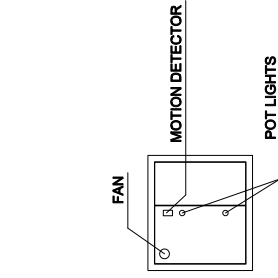

Ceiling plan