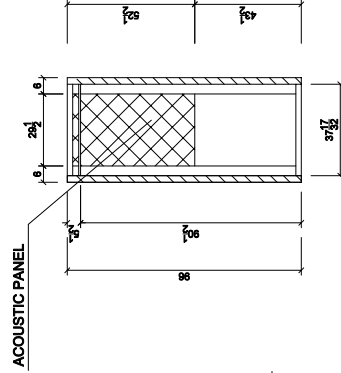

4X4 PRIVACY BOOTH

Features and Specifications

Exterior dimensions W x D x H: 47.25" x 42.9" x 96"

Interior dimensions W x D x H: 41.9" x 37.5" x 90.5"

27" x 12" x 1" thick work surface at 42" height.

Motion sensor activates LED pot lights and fan.

24" Ladder Pull and Door Closer.

Limited 3 year warranty.

Elevation 1

Elevation 2

Elevation 3

Ceiling plan

Section A-A

Section B-B