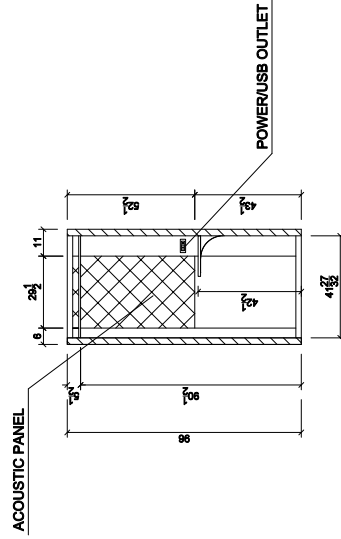

4X4 PRIVACY BOOTH

Features and Specifications

Exterior dimensions W x D x H: 47.25" x 42.9" x 96"

Interior dimensions W x D x H: 41.9" x 37.5" x 90.5"

27" x 12" x 1" thick work surface at 42" height.

Motion sensor activates LED pot lights and fan.

24" Ladder Pull and Door Closer.

Limited 3 year warranty.

Elevation 1

Elevation 2

Elevation 3

Ceiling plan

Section A-A

Section B-B