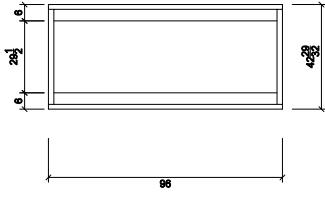

Elevation 2