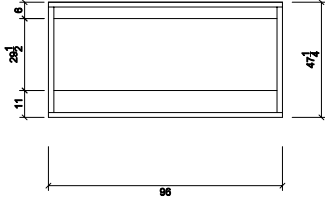

Elevation 3