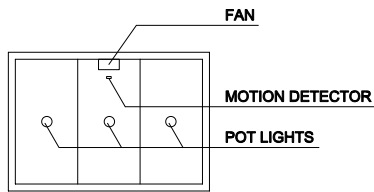

4'x6' MEETING BOOTH

Features and Specifications

Exterior dimensions W x D x H: 77.4" x 53.4" x 96"

Interior dimensions W x D x H: 72" x 48" x 90.5"

24" x 36" x 1" thick D-Top work surface.

Motion sensor activates LED pot lights and dual fan.

Section A-A

Section B-B

4' X 6' MEETING BOOTH (ACOUSTIC PANEL ELEVATION)

Elevation 1

Elevation 2

Elevation 3

Ceiling plan

Section A-A

Section B-B

4' X 6' MEETING BOOTH (WHITE BOARD ELEVATION)

Laminate Finishes

White

Willow Grey

Silver Grey

Milky Way

Storm Grey