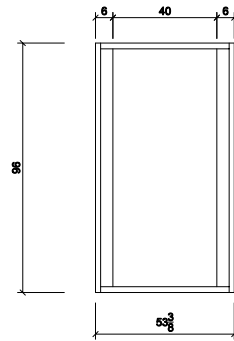

4'x6' MEETING BOOTH

Features and Specifications

Exterior dimensions W x D x H: 77.4" x 53.4" x 96"

Interior dimensions W x D x H: 72" x 48" x 90.5"

24" x 36" x 1" thick D-Top work surface.

Motion sensor activates LED pot lights and dual fan.

Section A-A

Section B-B

4' X 6' MEETING BOOTH (ACOUSTIC PANEL ELEVATION)

Elevation 1

Elevation 2

Elevation 3

Ceiling plan

Section A-A

Section B-B

4' X 6' MEETING BOOTH (WHITE BOARD ELEVATION)

Laminate Finishes

White

Willow Grey

Silver Grey

Milky Way

Storm Grey