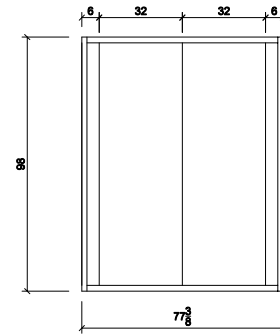

4'x6' MEETING BOOTH

Features and Specifications

Exterior dimensions W x D x H: 77.4" x 53.4" x 96"

Interior dimensions W x D x H: 72" x 48" x 90.5"

24" x 36" x 1" thick D-Top work surface.

Motion sensor activates LED pot lights and dual fan.

35 STC Acoustic glass.

Double layer high CAC (40) high NRC (.80) acoustic ceiling tiles.

24" Ladder pull and door closer.

Limited 3 year warranty.

Elevation 1

Elevation 2

Elevation 3

Ceiling plan

Section A-A

Section B-B

4' X 6' MEETING BOOTH (ACOUSTIC PANEL ELEVATION)

Elevation 1

Elevation 2

Elevation 3

Ceiling plan

Section A-A

Section B-B

4' X 6' MEETING BOOTH (WHITE BOARD ELEVATION)

Laminate Finishes

White

Willow Grey

Silver Grey

Milky Way

Storm Grey