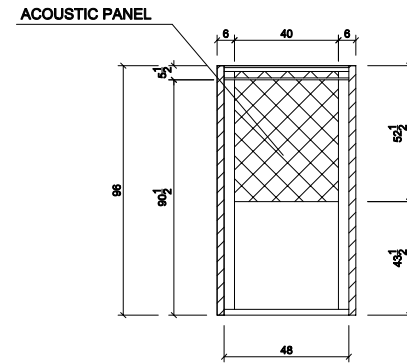

4'x6' MEETING BOOTH

Features and Specifications

Exterior dimensions W x D x H: 77.4" x 53.4" x 96"

Interior dimensions W x D x H: 72" x 48" x 90.5"

24" x 36" x 1" thick D-Top work surface.

Motion sensor activates LED pot lights and dual fan.

Section A-A

Section B-B

4' X 6' MEETING BOOTH (ACOUSTIC PANEL ELEVATION)

Elevation 1

Elevation 2

Elevation 3

Ceiling plan

Section A-A

Section B-B

4' X 6' MEETING BOOTH (WHITE BOARD ELEVATION)

Laminate Finishes

White

Willow Grey

Silver Grey

Milky Way

Storm Grey