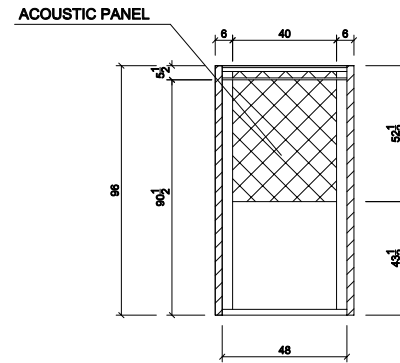

4'x6' MEETING BOOTH

Features and Specifications

Exterior dimensions W x D x H: 77.4" x 53.4" x 96"

Interior dimensions W x D x H: 72" x 48" x 90.5"

24" x 36" x 1" thick D-Top work surface.

Motion sensor activates LED pot lights and dual fan.

35 STC Acoustic glass.

Double layer high CAC (40) high NRC (.80) acoustic ceiling tiles.

24" Ladder pull and door closer.

Limited 3 year warranty.

Elevation 1

Elevation 2

Elevation 3

Ceiling plan

Section A-A

Section B-B

4' X 6' MEETING BOOTH (ACOUSTIC PANEL ELEVATION)

Elevation 1

Elevation 2

Elevation 3

Ceiling plan

Section A-A