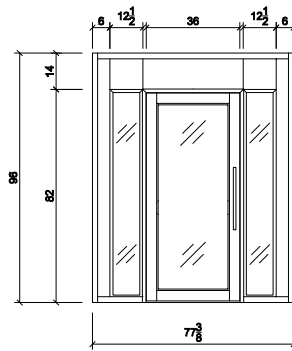

4'x6' MEETING BOOTH

Features and Specifications

Exterior dimensions W x D x H: 77.4" x 53.4" x 96"

Interior dimensions W x D x H: 72" x 48" x 90.5"

24" x 36" x 1" thick D-Top work surface.

Motion sensor activates LED pot lights and dual fan.

Section A-A

Section B-B

4' X 6' MEETING BOOTH (ACOUSTIC PANEL ELEVATION)

Elevation 1

Elevation 2

Elevation 3

Ceiling plan

Section A-A