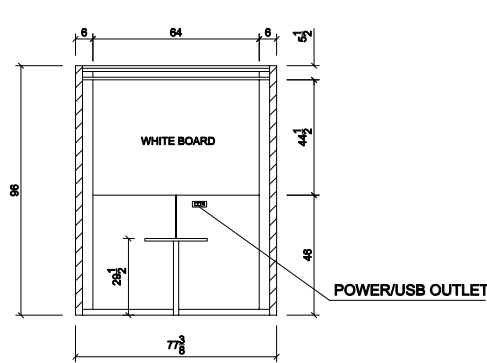

4'x6' MEETING BOOTH

Features and Specifications

Exterior dimensions W x D x H: 77.4" x 53.4" x 96"

Interior dimensions W x D x H: 72" x 48" x 90.5"

24" x 36" x 1" thick D-Top work surface.

Motion sensor activates LED pot lights and dual fan.

Section A-A

Section B-B

4' X 6' MEETING BOOTH (ACOUSTIC PANEL ELEVATION)

Elevation 1

Elevation 2

Elevation 3

Ceiling plan

Section A-A

Section B-B

4' X 6' MEETING BOOTH (WHITE BOARD ELEVATION)

Laminate Finishes

White

Willow Grey

Silver Grey

Milky Way

Storm Grey