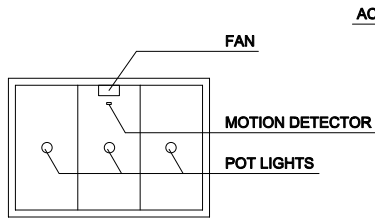

Ceiling plan