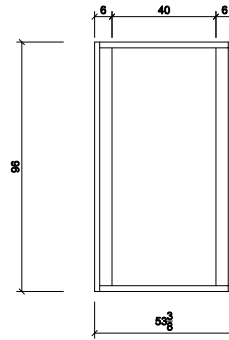

4'x6' MEETING BOOTH

Features and Specifications

Exterior dimensions W x D x H: 77.4" x 53.4" x 96"

Interior dimensions W x D x H: 72" x 48" x 90.5"

24" x 36" x 1" thick D-Top work surface.

Motion sensor activates LED pot lights and dual fan.

35 STC Acoustic glass.

Double layer high CAC (40) high NRC (.80) acoustic ceiling tiles.

24" Ladder pull and door closer.

Limited 3 year warranty.

Elevation 1

Elevation 2

Elevation 3

Ceiling plan

Section A-A

Section B-B

4' X 6' MEETING BOOTH (ACOUSTIC PANEL ELEVATION)

Elevation 1

Elevation 2

Elevation 3

Ceiling plan

Section A-A