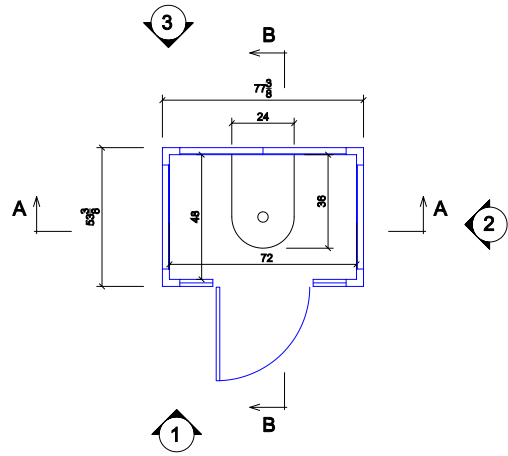

4'x6' MEETING BOOTH

Features and Specifications

Exterior dimensions W x D x H: 77.4" x 53.4" x 96"

Interior dimensions W x D x H: 72" x 48" x 90.5"

24" x 36" x 1" thick D-Top work surface.

Motion sensor activates LED pot lights and dual fan.

Power: Two outlet, 2.0A USB, 110V, 15A, 60Hz.

Double layer MLV and Enermax sound insulation sandwich with flush mount PET acoustic interior panels.

Whiteboard (**optional: replaces PET acoustic panel, see elevation options below*).

35 STC Acoustic glass.

Double layer high CAC (40) high NRC (.80) acoustic ceiling tiles.

24" Ladder pull and door closer.

Limited 3 year warranty.

Elevation 1

Elevation 2

Elevation 3

Ceiling plan

Section A-A

Section B-B

4' X 6' MEETING BOOTH (ACOUSTIC PANEL ELEVATION)

Elevation 1

Elevation 2

Elevation 3

Ceiling plan

Section A-A