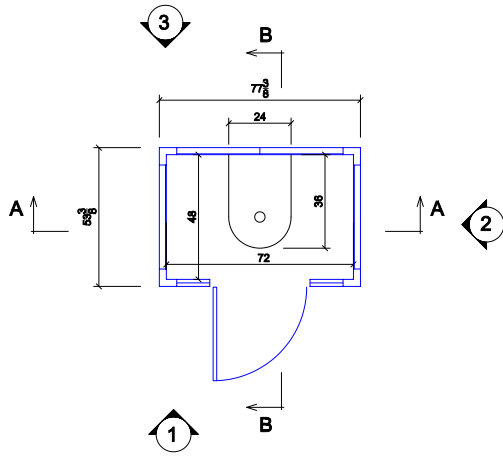

4'x6' MEETING BOOTH

Features and Specifications

Exterior dimensions W x D x H: 77.4" x 53.4" x 96"

Interior dimensions W x D x H: 72" x 48" x 90.5"

24" x 36" x 1" thick D-Top work surface.

Motion sensor activates LED pot lights and dual fan.

35 STC Acoustic glass.

Double layer high CAC (40) high NRC (.80) acoustic ceiling tiles.

24" Ladder pull and door closer.

Limited 3 year warranty.

Elevation 1

Elevation 2

Elevation 3

Ceiling plan

Section A-A

Section B-B

4' X 6' MEETING BOOTH (ACOUSTIC PANEL ELEVATION)

Elevation 1

Elevation 2

Elevation 3

Ceiling plan

Section A-A