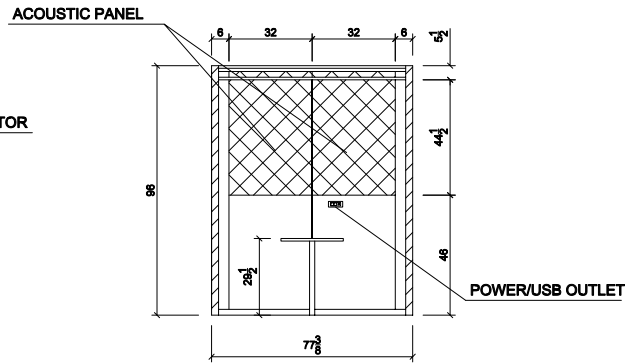

4'x6' MEETING BOOTH

Features and Specifications

Exterior dimensions W x D x H: 77.4" x 53.4" x 96"

Interior dimensions W x D x H: 72" x 48" x 90.5"

24" x 36" x 1" thick D-Top work surface.

Motion sensor activates LED pot lights and dual fan.

35 STC Acoustic glass.

Double layer high CAC (40) high NRC (.80) acoustic ceiling tiles.

24" Ladder pull and door closer.

Limited 3 year warranty.

Elevation 1

Elevation 2

Elevation 3

Ceiling plan

Section A-A

Section B-B

4' X 6' MEETING BOOTH (ACOUSTIC PANEL ELEVATION)

Elevation 1

Elevation 2

Elevation 3

Ceiling plan

Section A-A