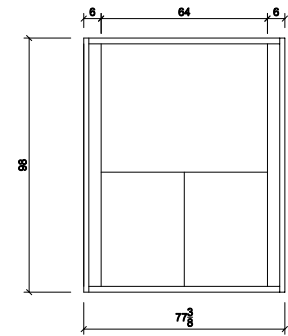

4'x6' MEETING BOOTH

Features and Specifications

Exterior dimensions W x D x H: 77.4" x 53.4" x 96"

Interior dimensions W x D x H: 72" x 48" x 90.5"

24" x 36" x 1" thick D-Top work surface.

Motion sensor activates LED pot lights and dual fan.

Section A-A

Section B-B

4' X 6' MEETING BOOTH (ACOUSTIC PANEL ELEVATION)

Elevation 1

Elevation 2

Elevation 3

Ceiling plan

Section A-A

Section B-B

4' X 6' MEETING BOOTH (WHITE BOARD ELEVATION)

Laminate Finishes

White

Willow Grey

Silver Grey

Milky Way

Storm Grey